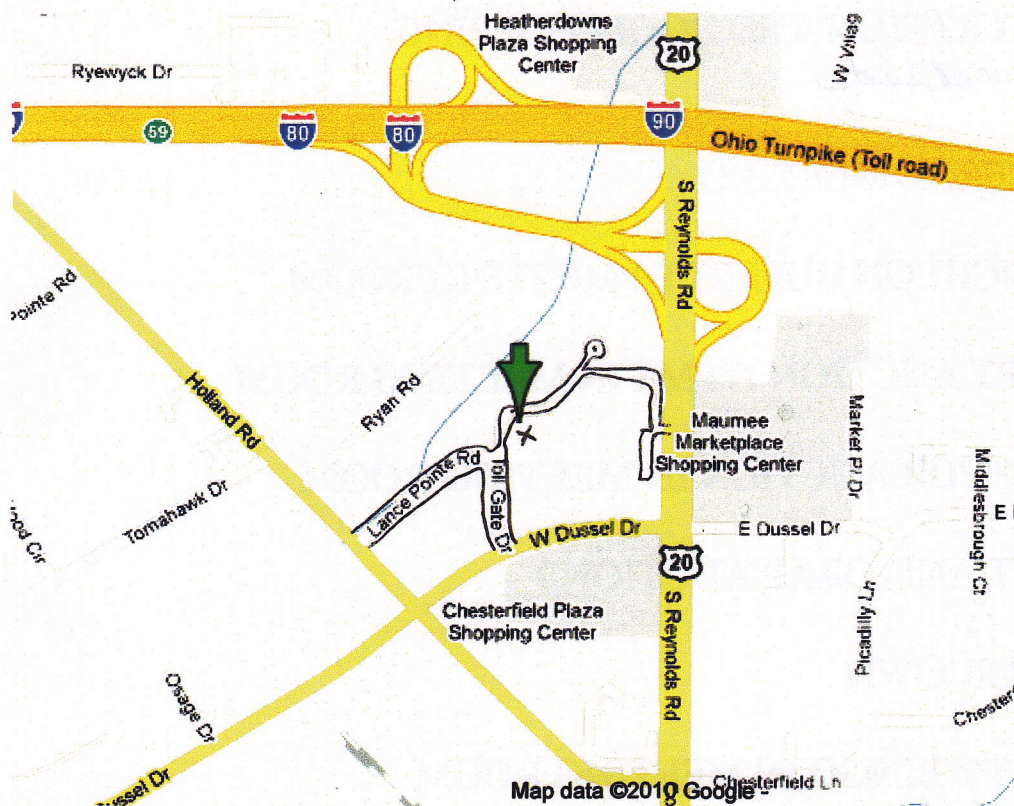

Holiday Inn
TOLEDO-MAUMEE (I-80/90)
1705 TOLLGATE DRIVE
MAUMEE, OH 43537 UNITED STATES

Hotel Front Desk: 1-419-482-7777 | Hotel Fax: 1-419-482-6500

Transportation to and from Hotel Toledo Airport (TOL)

- Distance: 10 MI / 16.09 KM East to Hotel
- Taxi Charge (one way): \$25.00 (USD)
- Time by taxi: 10 Minutes
- From Toledo Airport take I-80/90 East to Exit 59, Hotel on right

Detroit Metroit Airport (DWT)

- Distance: 50 MI / 80.46 KM South to Hotel
- From Detroit Airport take I-275 South to I-75 South to I-80/90 West to Exit 59. Hotel on right.

If you have questions or need additional information, please call
Linda or Jim Gegorski at 419-332-3901.